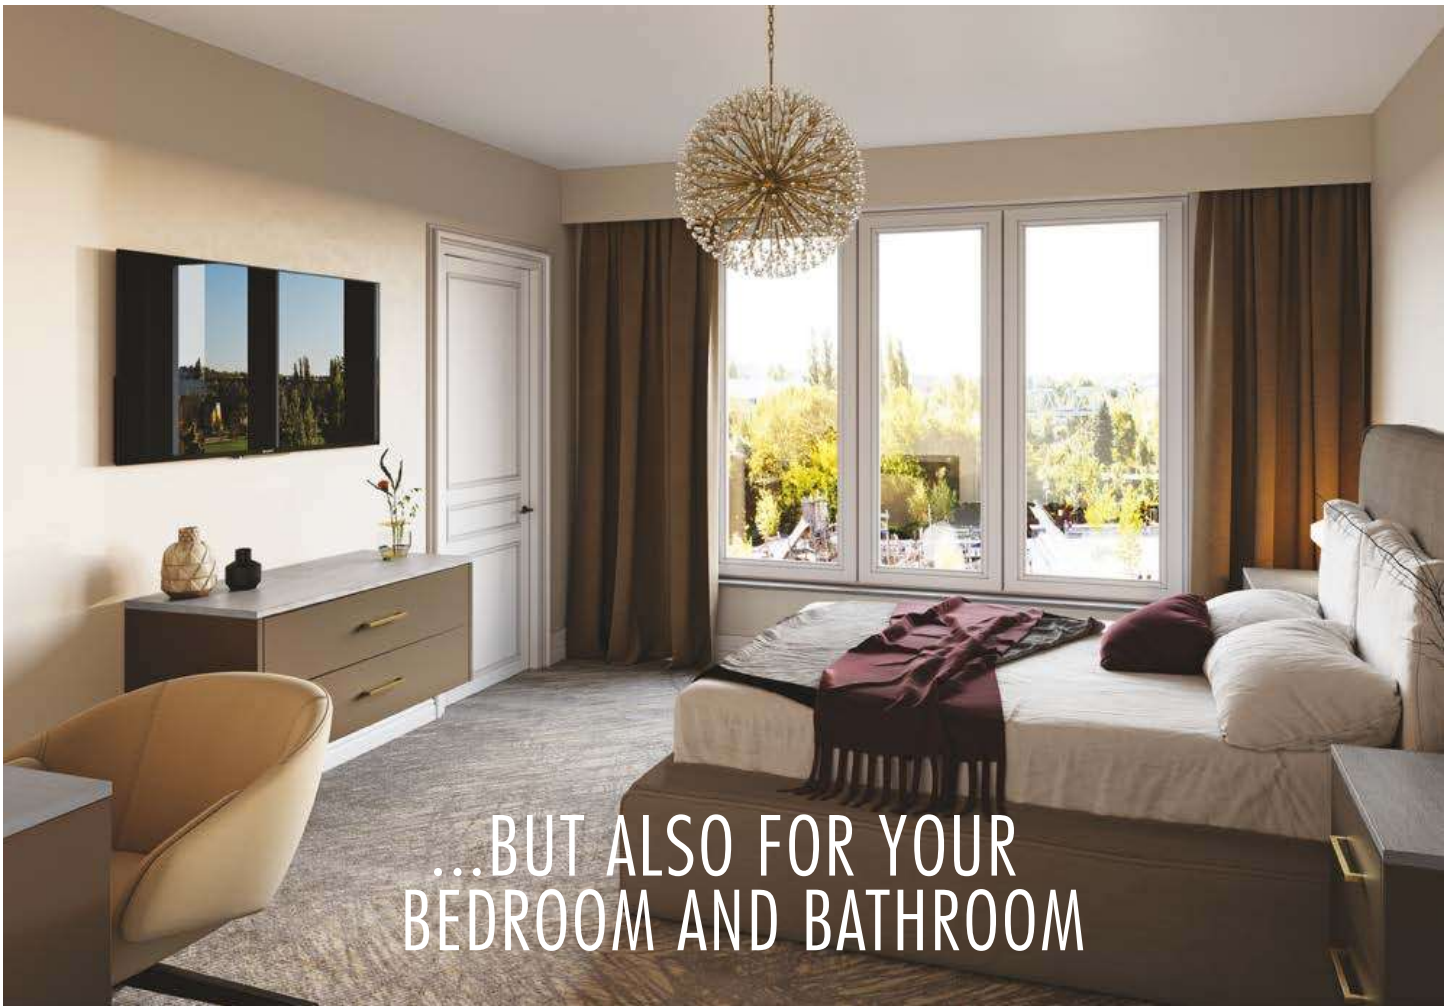

...BUT ALSO FOR YOUR BEDROOM AND BATHROOM

The bedroom window sill, dressing table top, bedside cabinet tops and drawer unit top are 20mm Grey Limed Oak.

The bathroom vanity bowl surface and cistern cover is 20mm Antalya Marble. Lamura 20mm has a moisture resistant core which makes it a great choice for bathroom surfaces. As with all surfaces, water spillages should be wiped dry when you have finished using the bathroom.