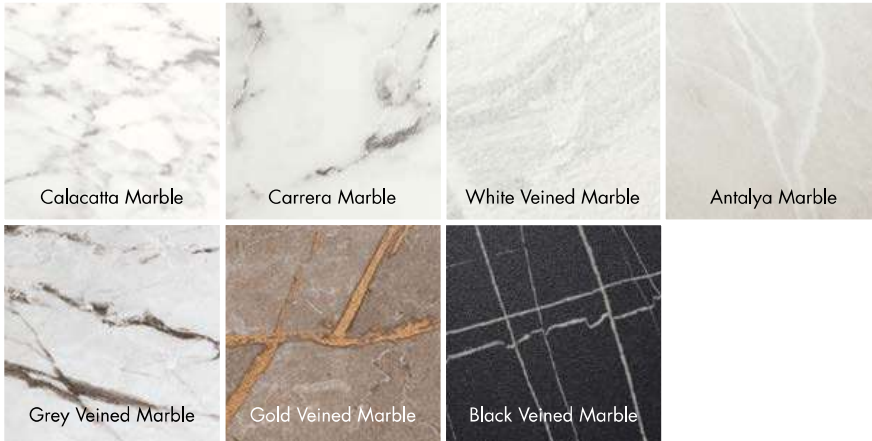

40MM

Kalmar Oak

20MM

40MM

20MM

Grey Limed Oak

LAMURA®

MARVEL AT MARBLE