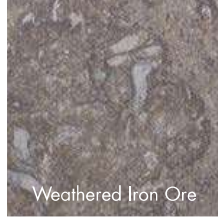

Sunset Concrete

20MM

20MM

Natural Concrete

LAMURA®

IN AWE OF IRON

Iron ore is a natural stone from which metallic iron is extracted and from which steel is manufactured.

It is one of the building blocks of modern architecture and construction.

Before iron ore is processed, the effects of oxidation bring out the dark grays, blues and rusty reds of this stone.

These complex colours have been beautifully recreated within Weathered Iron Ore.

The Lamura quarry texture adds both a brilliance to the colours of this authentic décor and a durable surface for you to work on.