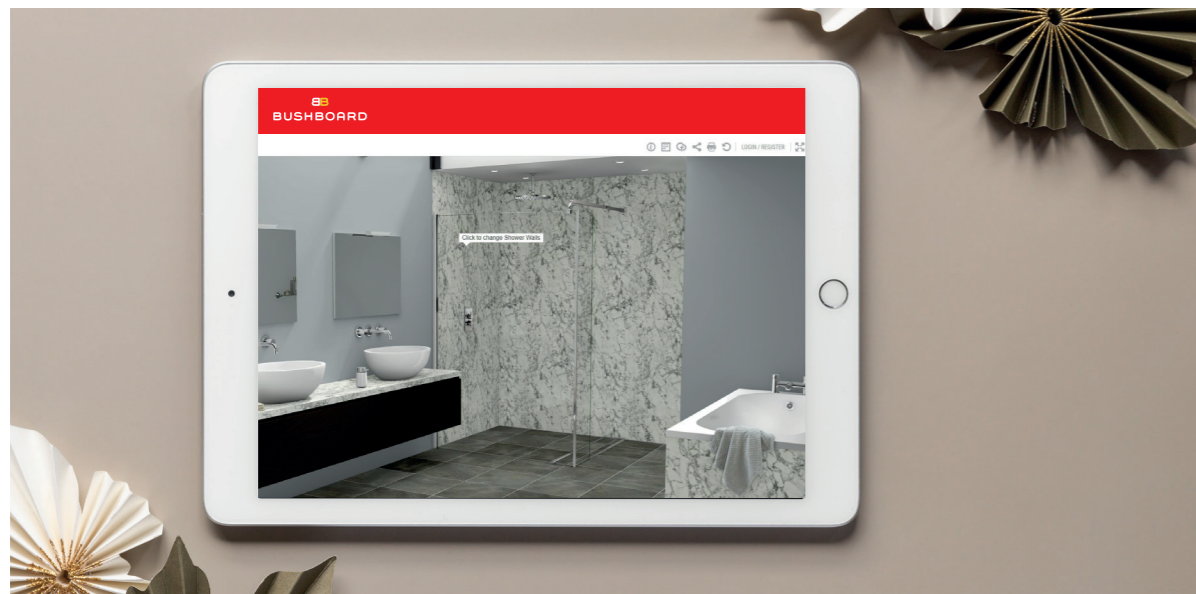

complete

The professional bathroom adhesive

here to help

Choosing a new bathroom is an exciting time and we have all the tools you need.

Start online with our Nuance planner, get creative with our Design Studio and then order your samples and find a retailer. With Nuance it's so easy.

See how Nuance can shape the perfect bathroom from walk-in wetrooms to shower enclosures and family bathrooms.

We will show you how easy it is to transform your bathroom design with Nuance.

Visit www.bushboard.co.uk/nuance