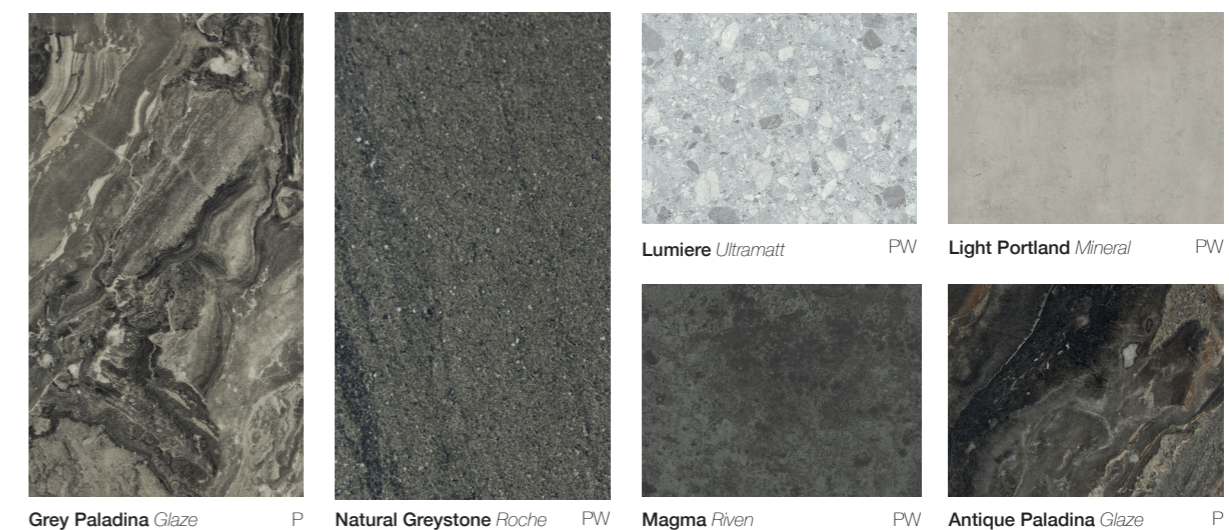

nuance marbles

nuance luxe

P = wall panels | W = worksurface

Check out our texture guide on page 48 to find out what your chosen panel is available in.

nuance woods

nuance earth

nuance stones

To find out more and order samples, visit www.bushboard.co.uk/nuance