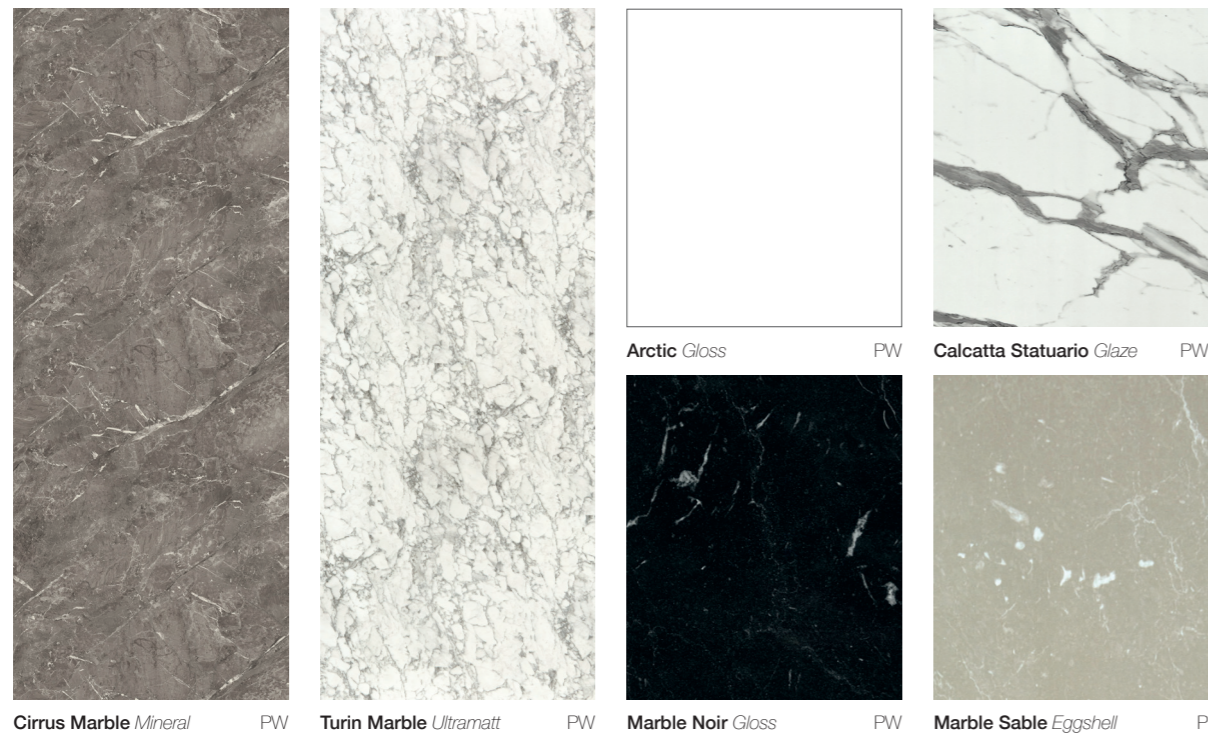

nuance marbles