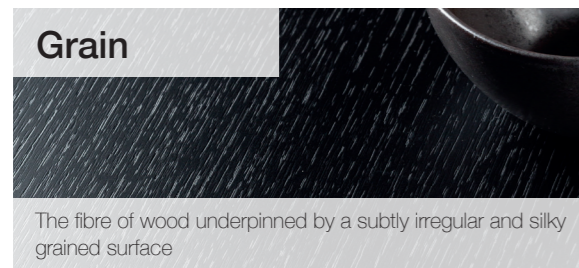

a guide to texture

Marrying the right texture with the right decor is a skill in itself and brings a design to life. We've worked with nine textures across our range to do just that.

Our textures are carefully chosen to complement each decor.

This quick guide helps you see our textures in more detail and look at the matrix on page 50 to see which texture your chosen panel or worksurface is available in.

Don't forget to use our speedy sample service to see the final result for yourself. Simply visit our website to order yours today!