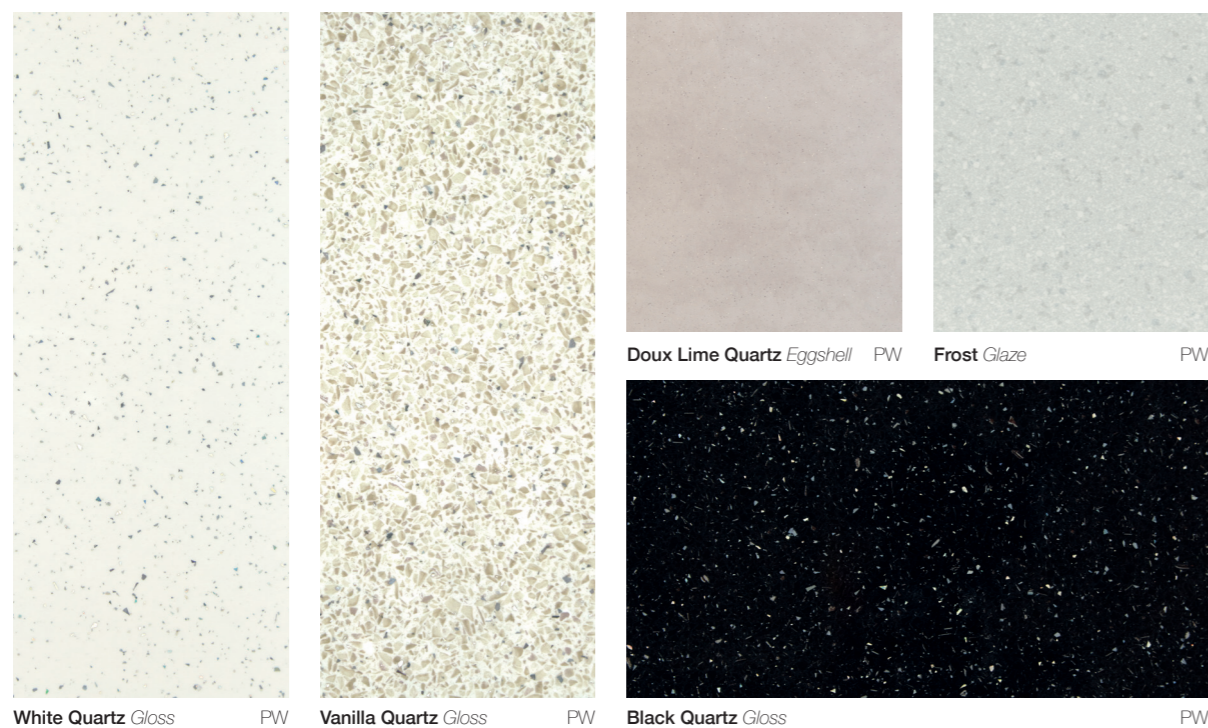

nuance marbles

nuance luxe

P = wall panels | W = worksurface

Check out our texture guide on page 48 to find out what your chosen panel is available in.

nuance woods

nuance earth

nuance stones

To find out more and order samples, visit www.bushboard.co.uk/nuance