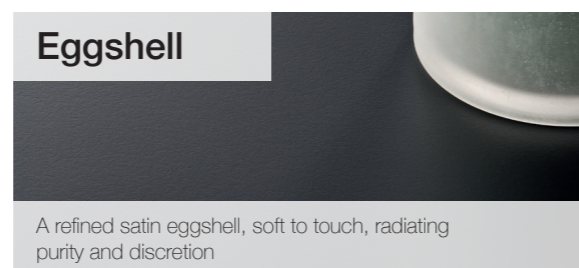

a guide to texture

Marrying the right texture with the right decor is a skill in itself and brings a design to life. We've worked with nine textures across our range to do just that.

Our textures are carefully chosen to complement each decor.

This quick guide helps you see our textures in more detail and look at the matrix on page 50 to see which texture your chosen panel or worksurface is available in.

Don't forget to use our speedy sample service to see the final result for yourself. Simply visit our website to order yours today!