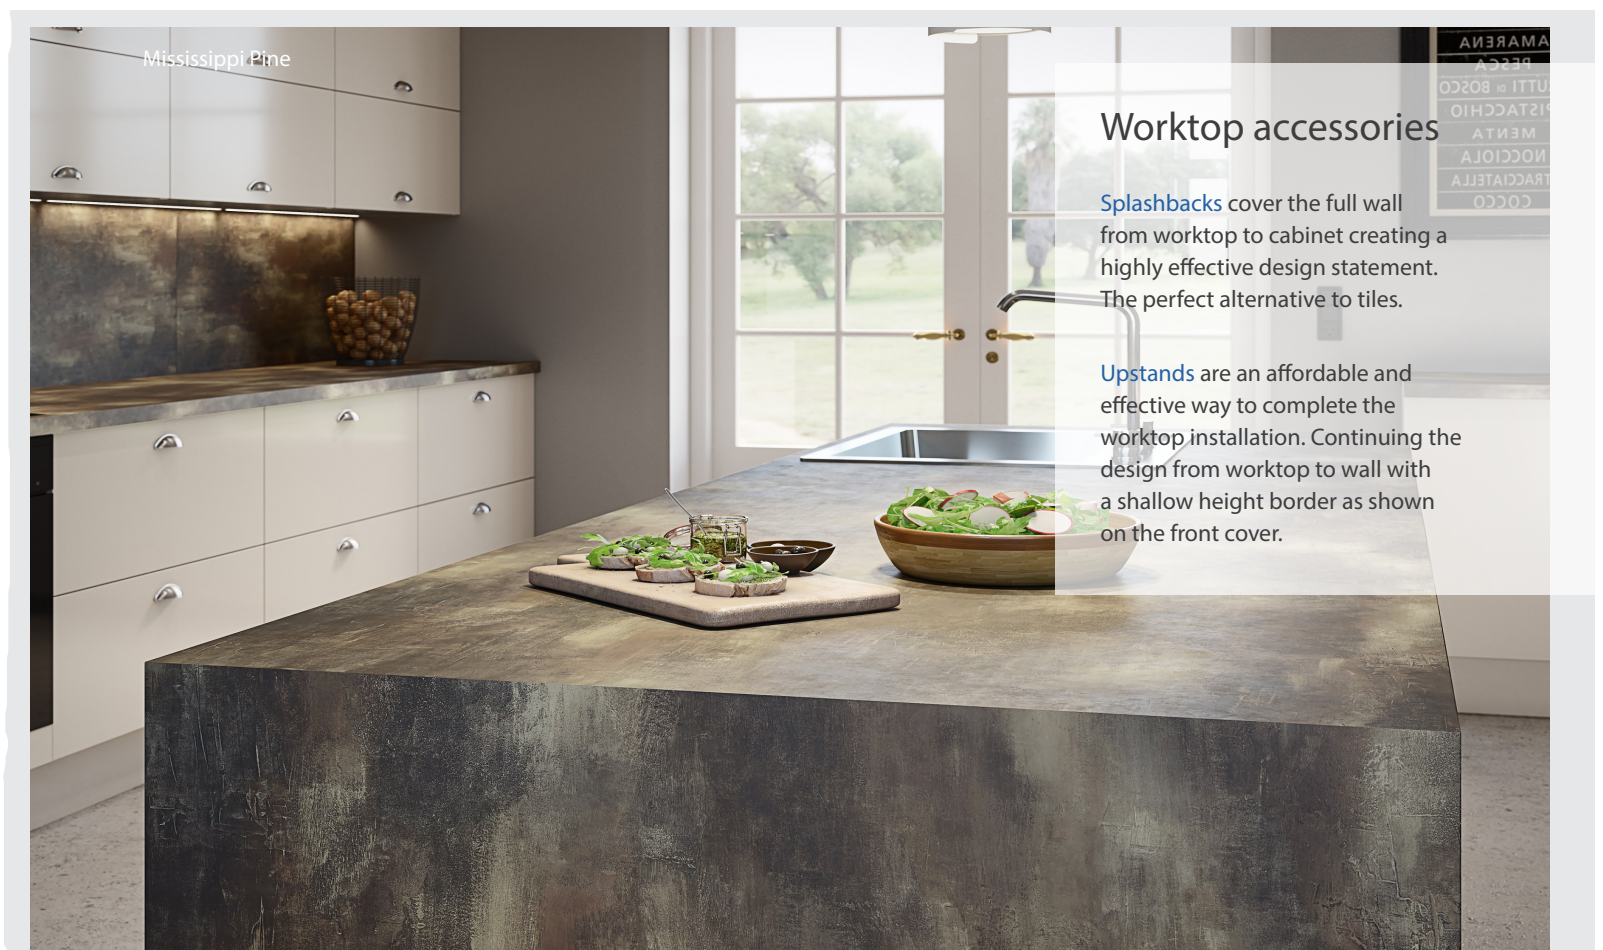

Black Slate Gloss Gloss

Megara Soft

Midnight Granite Satin

Terrazzo Naturalle RM

Lima Granite

Torano Soft

Surface textures

The texture makes a big difference to the overall look and feel of a worktop, helping to create a realistic replication of the natural material. These 9 textures are available within the range.