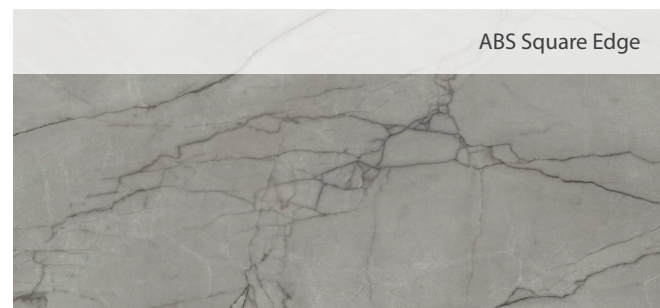

Lima

New 22mm Collection

Cloudy Cement

RM

Marmo Treviso

Extra Matt

Marmo Grigio

Extra Matt