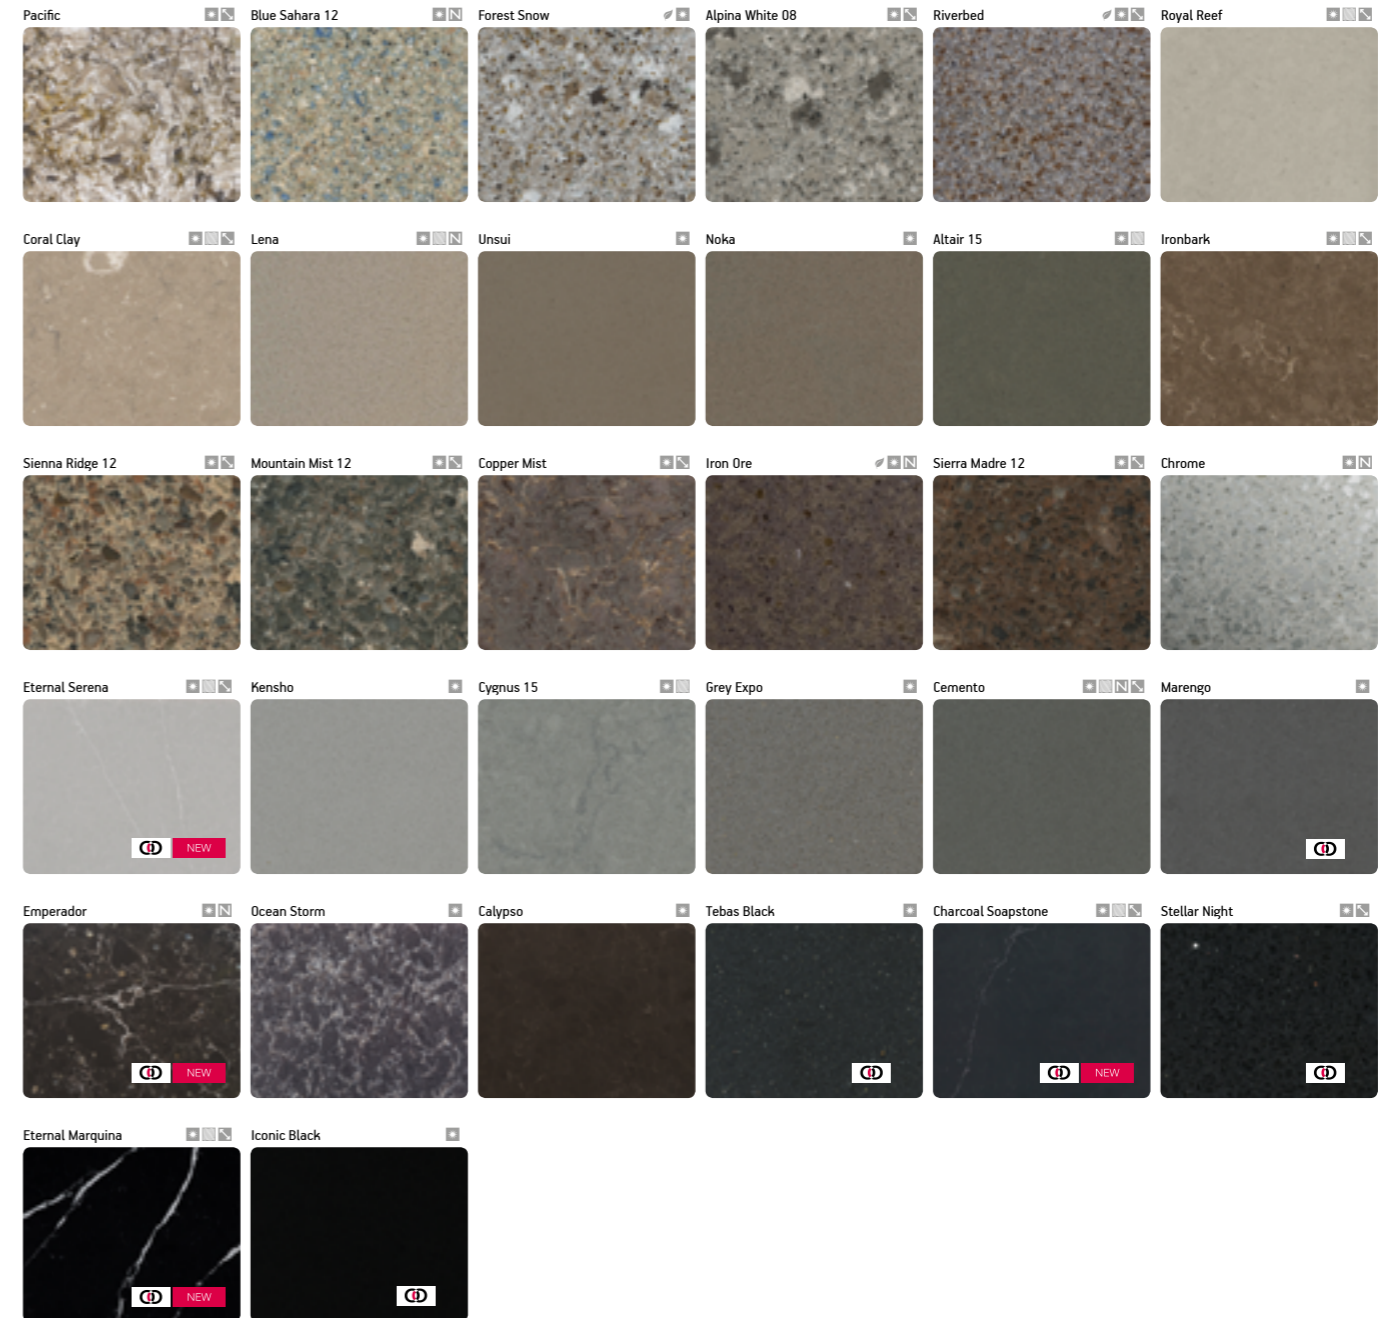

# Silestone® Color Collection

 N-BOOST

 Polished Finish  
 SUEDE™ Finish

 Volcano Finish  
 Integrity Sink

 Recycled Content  
 Special Order

 Jumbo Slab Size  
 Regular Slab Size