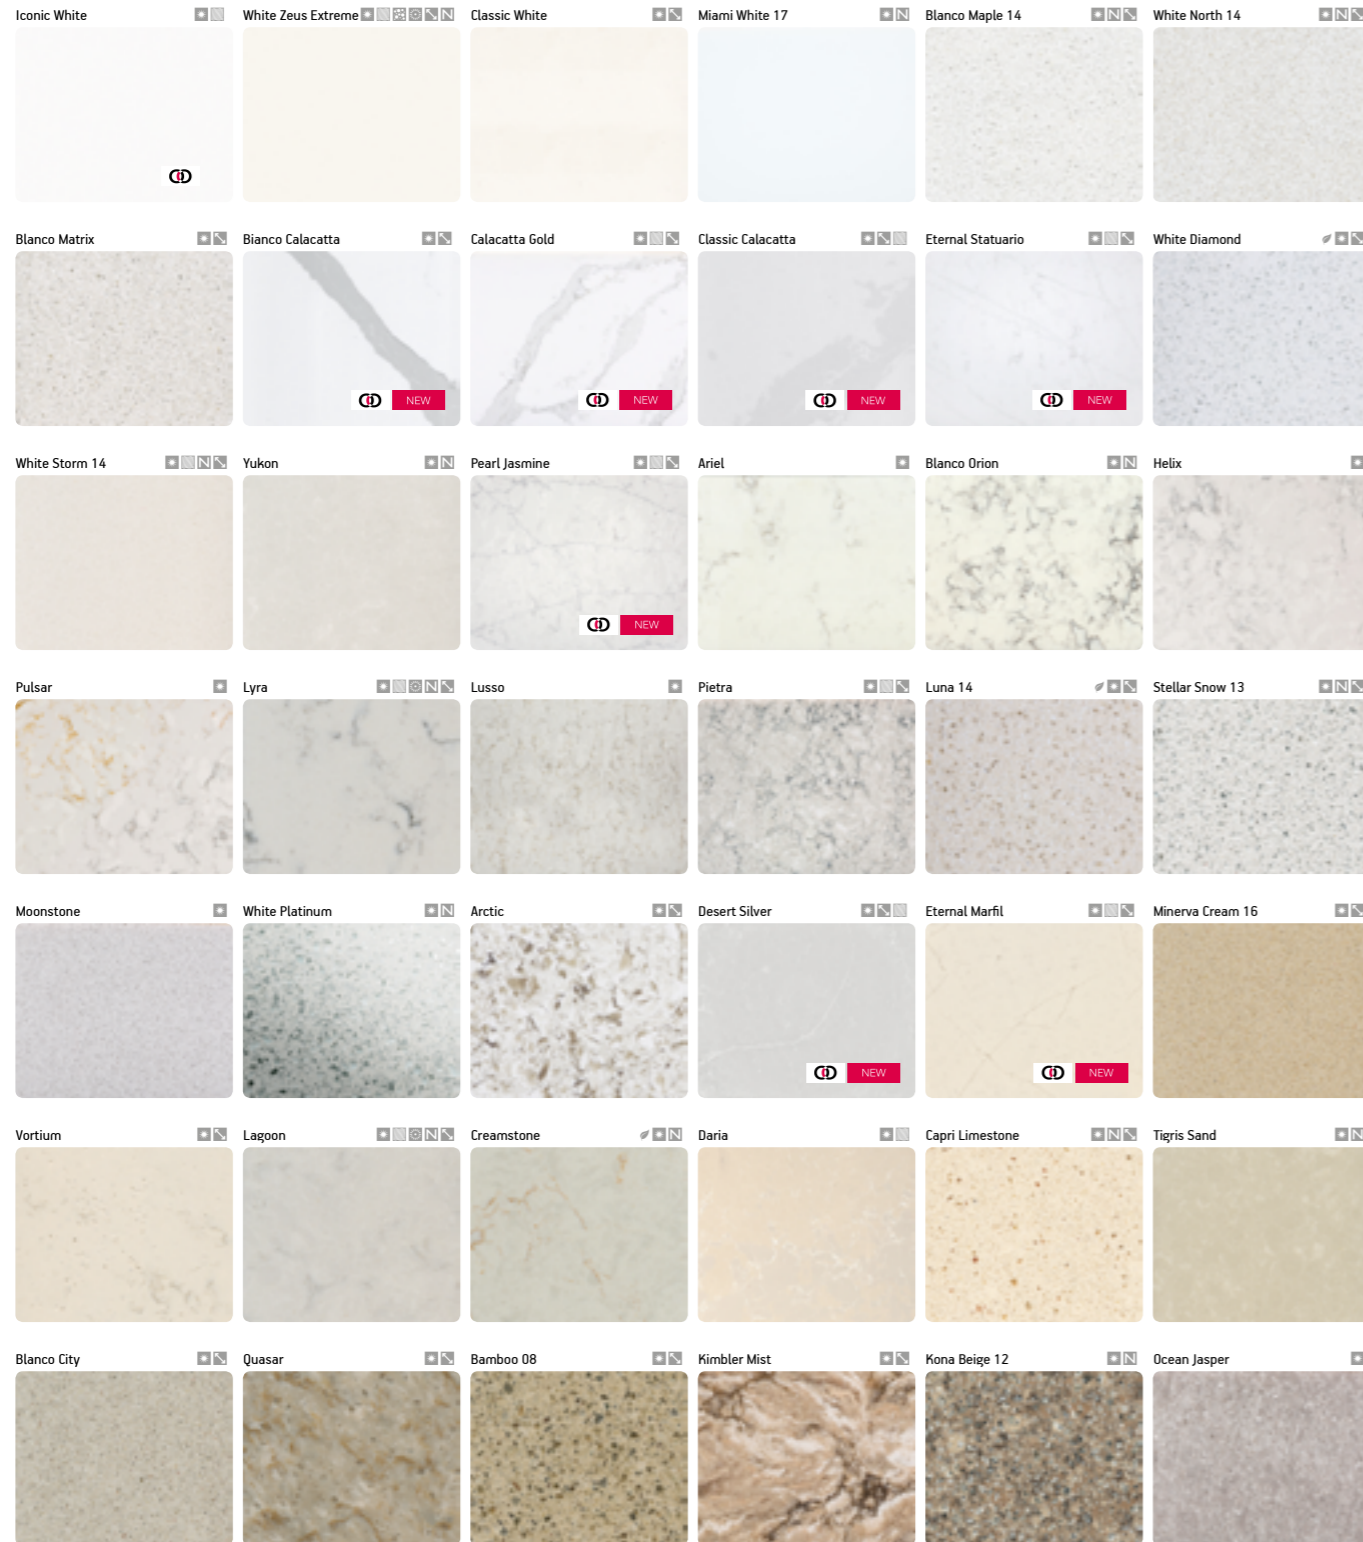

ETERNAL CALACATTA GOLD

# Silestone® Color Collection

 N-BOOST

 Polished Finish  
 SUEDE™ Finish

 Volcano Finish  
 Integrity Sink

 Recycled Content  
 Special Order

 Jumbo Slab Size  
 Regular Slab Size

*3 DUE sizes:  
unlimited  
possibilities*

DUE S: 37x34x15.5cm, ideal for double sinks,  
DUE L: 37x51x15.5cm, ideal for a main or only sink, and DUE XL: 43.5x67x21cm, with its larger size. Perfect for those who see style and beauty in the severity of straight lines.